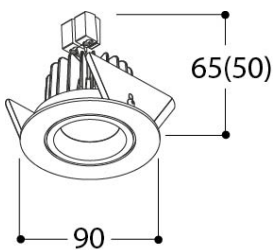

A+

SOLID ROUND HALOLED

LUXEON M (Haloled) - 7,84W

700mA DC

Light output 755 lumen

Dimmable PWM or CCR

CRI 80

Beam Angle: 36°

Vf: 1 X 11,2

Sdcm: 3

0,30kg

IP20

Finish

Brushed Alu

Textured White

Textured Black

Installation

Cutout

Diameter 80 mm

Inst. Height

70 (55) mm

EAN Codes

EAN 54 15233 07275 8 - Ref. 466008 - Brushed Alu - 2700K

EAN 54 15233 07276 5 - Ref. 466047 - Textured White - 2700K