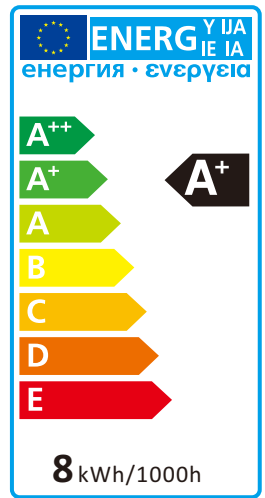

## Light Application Parameters

Luminous flux	700 lm
Luminous efficiency of lamp	87.5 lm/W
Colour temperature	2700 K
Colour rendering index Ra	≥80
LLMF at the end of nominal life	0.88(15000h)
SDCM	2.0
Imax(cd)	105.7
Switching cycles	20000

## Specification

dimnable	NO
Energylabel from 2013	A+
Suitable for indoors	Yes
Application	general
Base	E27
Lamp shape	T28

## Electrical Parameters

Lamp nominal wattage	8W
Rated wattage	8.0 W
Nominal current (mA)	65 mA
Energy Consumption kWh/1000h	8

Colour Temperature consistency (SDCM according to Mac Adam's ellipse)

Peak of light intensity (max. cd)