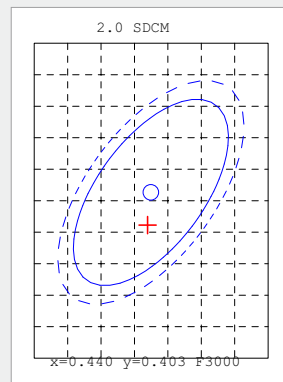

Electrical Parameters

Lamp nominal wattage	8W
Rated wattage	8.0 W
Nominal current (mA)	65 mA
Energy Consumption kWh/1000h	8

Colour Temperature consistency (SDCM according to Mac Adam's ellipse)