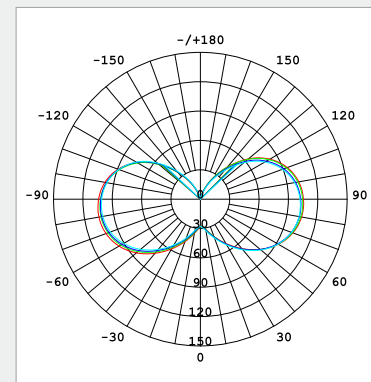

## Light Application Parameters

Luminous flux	700 lm
Luminous efficiency of lamp	87.5 lm/W
Colour temperature	2700 K
Colour rendering index Ra	≥80
LLMF at the end of nominal life	0.88(15000h)
SDCM	2.0
Imax(cd)	105.7
Switching cycles	20000

## Electrical Parameters

Lamp nominal wattage	8W
Rated wattage	8.0 W
Nominal current (mA)	65 mA
Energy Consumption kWh/1000h	8

Colour Temperature consistency (SDCM according to Mac Adam's ellipse)

Peak of light intensity (max. cd)