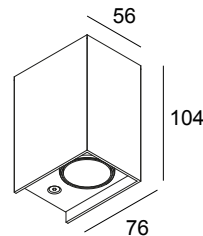

[View on website](#)

General info

LOCATION	outdoor
INSTALLATION	Wall Surface mounted
INGRESS PROTECTION	IP54
PROTECTION AGAINST MECHANICAL IMPACT	IK03
WEIGHT (KG)	0.4
ADJUSTABILITY	non adjustable
INFORMATION	INCL.LENS INCL.LED POWER SUPPLY 350 mA-DC

Electrical info

ELECTRICAL	220-240V / 50-60Hz
CLASS	I
POWER SUPPLY INCLUDED	YES
DIM TYPE	non-dimmable
ENERGY CLASS	D

Lightsource info

LIGHTSOURCE NAME	LED
LIGHTSOURCE	LED array 5,8W / CRI>90 (R9: 52) / 3000K / 787lm
TM-30 VALUES	Rf: 90 / Rg: 99
SDCM	SDCM1
RISKGROUP	RG1
LM80	L90B10 > 50000
LED TECHNICS (LIGHT SOURCE)	787lm // 5,8W // 135lm/W
LED TECHNICS (LUMINAIRE)	640lm // 7W // 96lm/W

For detailed installation instructions, please consult the manual: [223 13 811_XXX_HAND.pdf](#)