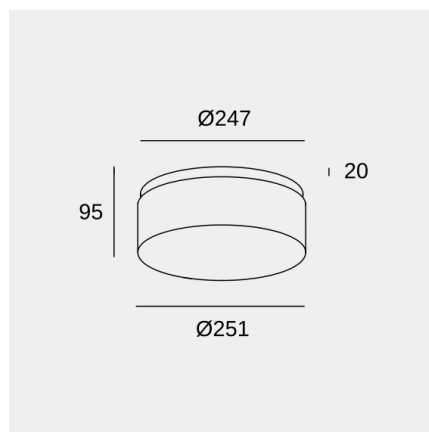

### Technical features

Luminaire total power: 22.4W

Real lumens: 1240

Real lm/W: 55

Correlated Colour Temperature (CCT): LED warm-white 3000K

Lens / reflector angle: HORIZONTAL 156°

UGR: <=22

Structure material: Steel

### Luminotechnic features

CRI: 80

MacAdam steps: 3

Photobiological risk: RGO

UGR crosswise: 21.5

UGR lengthwise: 21.5

Lampholder	Quantity	Light source power (W)
LED	1	19.4W

Image may not match reference. LedsC4 reserves the right to amend any of the product's components. The data related to flux, power and colour temperature may be subject to changes made by the manufacturer.

## Logistics

x 2

Net weight (kg): 4.01

Packaged weight (kg): 4.98

Packaging: 340mm x 340mm x  
180mm

Image may not match reference. LedsC4 reserves the right to amend any of the product's components. The data related to flux, power and colour temperature may be subject to changes made by the manufacturer.