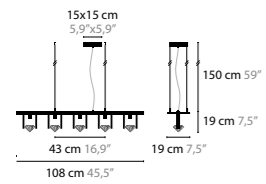

10580 C1

10584 C1 XL

10590 S1

10530 / 10531 H5L