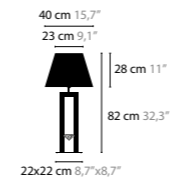

ELEMENTS OF LOVE

ELEMENTS OF LOVE IS A REGISTERED DESIGN BY COEN MUNSTERS 2009

10510 / 10511 H1

10514 / 10515 H2

10518 / 10519 H3

10524 / 10525 H5

10580 C1

10584 C1 XL

10590 S1

10530 / 10531 H5L

10540 / 10541 H8L

10550 / 10551 W1

10554 / 10555 W1 XL

10560 T1

10570 F1

ELEMENTS OF LOVE H1 WITH CRYSTAL ELEMENT

10510	COLORS 00 01 02 05 10 12 16	BASE 1 X GY6.35 / 12V / MAX. 35W
10511 LED	COLORS 00 01 02 05 10 12 16	BASE 1 X 4,5W / 2700K

ELEMENTS OF LOVE H2 WITH CRYSTAL ELEMENT

10514	COLORS 00 01 02 05 10 12 16	BASE 2 X GY6.35 / 12V / MAX. 35W
10515 LED	COLORS 00 01 02 05 10 12 16	BASE 2 X 4,5W / 2700K

ELEMENTS OF LOVE H3 WITH CRYSTAL ELEMENT

10518	COLORS 00 01 02 05 10 12 16	BASE 3 X GY6.35 / 12V / MAX. 35W
10519 LED	COLORS 00 01 02 05 10 12 16	BASE 3 X 4,5W / 2700K

ELEMENTS OF LOVE H5 WITH CRYSTAL ELEMENT

10524	COLORS 00 01 02 05 10 12 16	BASE 5 X GY6.35 / 12V / MAX. 35W
10525 LED	COLORS 00 01 02 05 10 12 16	BASE 5 X 4,5W / 2700K

ELEMENTS OF LOVE H5L WITH CRYSTAL ELEMENT

10530	COLORS 00 01 02 05 10 12 16	BASE 5 X GY6.35 / 12V / MAX. 35W
10531 LED	COLORS 00 01 02 05 10 12 16	BASE 5 X 4,5W / 2700K

ELEMENTS OF LOVE H8L WITH CRYSTAL ELEMENT

10540	COLORS 00 01 02 05 10 12 16	BASE 8 X GY6.35 / 12V / MAX. 35W
10541 LED	COLORS 00 01 02 05 10 12 16	BASE 8 X 4,5W / 2700K

COLORS			
00	BRILLIANT BRASS MESSING POLIERT		
01	SATIN BRASS MESSING MATT		
02	CHROME CHROME		
05	BRONZE ALTMESSING		
10	BLACK MATT SCHWARZ MATT		
12	BLACK GLOSSY SCHWARZ POLIERT		
16	MATT NICKEL NICKEL MATT		

ELEMENTS OF LOVE W1 WITH CRYSTAL ELEMENT

10550	COLORS 00 01 02 05 10 12 16	BASE 1 X GY6.35 / 12V / MAX. 35W
10551 LED	COLORS 00 01 02 05 10 12 16	BASE 1 X 4,5W / 2700K

ELEMENTS OF LOVE W1 XL WITH CRYSTAL ELEMENT

10554	COLORS 00 01 02 05 10 12 16	BASE 1 X GY6.35 / 12V / MAX. 35W
10555 LED	COLORS 00 01 02 05 10 12 16	BASE 1 X 4,5W / 2700K

ELEMENTS OF LOVE C1 WITH CRYSTAL ELEMENT

10580 LED	COLORS 00 01 02 05 10 12 16	BASE 1 X 6,5W / 2700K