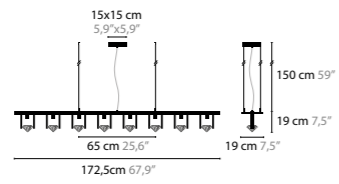

10540 / 10541 H8L