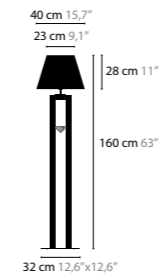

10570 F1

ELEMENTS OF LOVE H1 WITH CRYSTAL ELEMENT

10510	COLORS 00 01 02 05 10 12 16	BASE 1 X GY6.35 / 12V / MAX. 35W
10511 LED	COLORS 00 01 02 05 10 12 16	BASE 1 X 4,5W / 2700K

ELEMENTS OF LOVE H2 WITH CRYSTAL ELEMENT

10514	COLORS 00 01 02 05 10 12 16	BASE 2 X GY6.35 / 12V / MAX. 35W
10515 LED	COLORS 00 01 02 05 10 12 16	BASE 2 X 4,5W / 2700K

ELEMENTS OF LOVE H3 WITH CRYSTAL ELEMENT

10518	COLORS 00 01 02 05 10 12 16	BASE 3 X GY6.35 / 12V / MAX. 35W
10519 LED	COLORS 00 01 02 05 10 12 16	BASE 3 X 4,5W / 2700K

ELEMENTS OF LOVE H5 WITH CRYSTAL ELEMENT

10524	COLORS 00 01 02 05 10 12 16	BASE 5 X GY6.35 / 12V / MAX. 35W
10525 LED	COLORS 00 01 02 05 10 12 16	BASE 5 X 4,5W / 2700K

ELEMENTS OF LOVE H5L WITH CRYSTAL ELEMENT

10530	COLORS 00 01 02 05 10 12 16	BASE 5 X GY6.35 / 12V / MAX. 35W
10531 LED	COLORS 00 01 02 05 10 12 16	BASE 5 X 4,5W / 2700K

ELEMENTS OF LOVE H8L WITH CRYSTAL ELEMENT

10540	COLORS 00 01 02 05 10 12 16	BASE 8 X GY6.35 / 12V / MAX. 35W
10541 LED	COLORS 00 01 02 05 10 12 16	BASE 8 X 4,5W / 2700K

COLORS			
00	BRILLIANT BRASS MESSING POLIERT		
01	SATIN BRASS MESSING MATT		
02	CHROME CHROME		
05	BRONZE ALTMESSING		
10	BLACK MATT SCHWARZ MATT		
12	BLACK GLOSSY SCHWARZ POLIERT		
16	MATT NICKEL NICKEL MATT		

ELEMENTS OF LOVE W1 WITH CRYSTAL ELEMENT

10550	COLORS 00 01 02 05 10 12 16	BASE 1 X GY6.35 / 12V / MAX. 35W
10551 LED	COLORS 00 01 02 05 10 12 16	BASE 1 X 4,5W / 2700K

ELEMENTS OF LOVE W1 XL WITH CRYSTAL ELEMENT

10554	COLORS 00 01 02 05 10 12 16	BASE 1 X GY6.35 / 12V / MAX. 35W
10555 LED	COLORS 00 01 02 05 10 12 16	BASE 1 X 4,5W / 2700K

ELEMENTS OF LOVE C1 WITH CRYSTAL ELEMENT

10580 LED	COLORS 00 01 02 05 10 12 16	BASE 1 X 6,5W / 2700K

ELEMENTS OF LOVE C1 XL WITH CRYSTAL ELEMENT

10584 LED	COLORS 00 01 02 05 10 12 16	BASE 1 X 6,5W / 2700K

ELEMENTS OF LOVE S1 WITH CRYSTAL ELEMENT

10590	COLORS 00 01 02	BASE 1 X GU10 / 220V / MAX. 50W

ELEMENTS OF LOVE T1 WITH CRYSTAL ELEMENT

10560	COLORS 00 01 02 05 10 12 16	SHADE 301 310 320 377 391	BASE 1 X E27 / 220V / MAX. 60W INCL. REGULAR / DIMMER

ELEMENTS OF LOVE F1 WITH CRYSTAL ELEMENT

10570	COLORS 00 01 02 05 10 12 16	SHADE 301 310 320 377 391	BASE 1 X E27 / 220V / MAX. 60W INCL. REGULAR / DIMMER

SHADE			
301	WHITE WEISS		
310	CREME CREME		
320	BLACK SCHWARZ		
377	BROWN BRAUN		
391	RED ROT