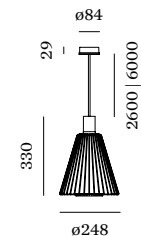

WIRO

CEILING SUSPENDED

1.0 CONE

□ T30 max. 60W | E27
220-240VAC | 50-60Hz
aluminium | steel powder coated

⊕ IP20 1.60kg

	CODE
2.6m	2451E0V0
2.6m	2451E0B0
6m	2452E0V0
6m	2452E0B0

more suspension options on page 375

OPTIONAL

T30-225 5.3W | E27 | phase-cut dim

	CODE
2200K 382lm	9003E129
2700K 425lm	9003E136

more lamps and specs on page 745

2.0 WIRO

○ A60 max. 60W | E27
220-240VAC | 50-60Hz
aluminium | steel powder coated

⊕ IP20 0.82kg

	CODE
2.6m	2096E0B0
6m	2091E0B0

more suspension options on page 375

OPTIONAL

A60 3.8W/5.6W | E27 | phase-cut dim

	CODE
2200K 247lm	9003E109
2700K 483lm	9003E138

more lamps and specs on page 745