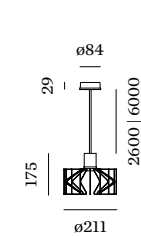

WIRO

CEILING SUSPENDED

1.0 CONE

□ T30 max. 60W | E27
220-240VAC | 50-60Hz
aluminium | steel powder coated

⊕ IP20 1.60kg

	CODE
2.6m	2451E0V0
2.6m	2451E0B0
6m	2452E0V0
6m	2452E0B0

more suspension options on page 375

OPTIONAL

T30-225 5.3W | E27 | phase-cut dim

	CODE
2200K 382lm	9003E129
2700K 425lm	9003E136

more lamps and specs on page 745

2.0 WIRO

○ A60 max. 60W | E27
220-240VAC | 50-60Hz
aluminium | steel powder coated

⊕ IP20 0.82kg

	CODE
2.6m	2096E0B0
6m	2091E0B0

more suspension options on page 375

OPTIONAL

A60 3.8W/5.6W | E27 | phase-cut dim

	CODE
2200K 247lm	9003E109
2700K 483lm	9003E138

more lamps and specs on page 745