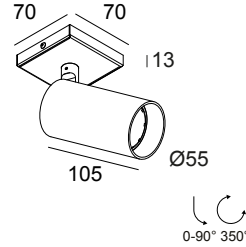

## SPYCO ON 1 Hi B

414 353 10 B

AVAILABLE IN

**BLACK** 414 353 10 B

**WHITE** 414 353 10 W

 [View on website](#)

### General info

<b>LOCATION</b>	indoor
<b>INSTALLATION</b>	Ceiling Surface mounted
<b>INGRESS PROTECTION</b>	IP20
<b>WEIGHT (KG)</b>	0.4
<b>ADJUSTABILITY</b>	0° to 90° swiveling, 350° rotatable