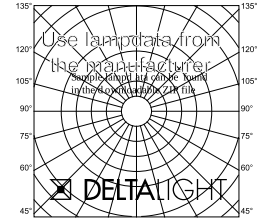

## SPYCO ON 1 Hi B

414 353 10 B

AVAILABLE IN

**BLACK** 414 353 10 B

**WHITE** 414 353 10 W

 [View on website](#)

### General info

<b>LOCATION</b>	indoor
<b>INSTALLATION</b>	Ceiling Surface mounted
<b>INGRESS PROTECTION</b>	IP20
<b>WEIGHT (KG)</b>	0.4
<b>ADJUSTABILITY</b>	0° to 90° swiveling, 350° rotatable