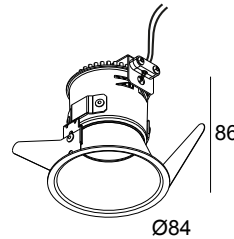

DEEP VARO 93036 IP S1 B

423 022 811 932 B

AVAILABLE IN

BLACK 423 022 811 932 B

WHITE 423 022 811 932 W

[View on website](#)

General info

LOCATION	indoor
INSTALLATION	Ceiling Recessed
CUTOUT SHAPE/SIZE (MM)	round - 76
RECESSED DEPTH (MM)	90
THICKNESS OF MOUNTING SURFACE (MM)	min.5
INGRESS PROTECTION	IP44/20
WEIGHT (KG)	0.3
ADJUSTABILITY	non adjustable
INFORMATION	REFLECTOR FL-36° EXCL.LED POWER SUPPLY 350mA-DC

Electrical info

CLASS	III
DIM TYPE	depending on type of external power supply
ENERGY CLASS	D
CERTIFICATES	CB, ENEC

Lightsource info

LIGHTSOURCE NAME	LED
LIGHTSOURCE	LED array 5,8W / CRI>90 (R9: 52) / 3000K / 787lm
TM-30 VALUES	Rf: 90 / Rg: 99
SDCM	SDCM1
RISKGROUP	RG1
LM80	L90B10 > 50000
LED TECHNICS (LIGHT SOURCE)	787lm // 5,8W // 135lm/W
LED TECHNICS (LUMINAIRE)	678lm // 7W // 102lm/W

Requirements

LED POWER SUPPLY 350mA-DC DIM

Options

PLASTERKIT 101

DEEP VARO 93036 IP S1 B

423 022 811 932 B

For detailed installation instructions, please consult the manual: [423_022_811_9X2_HAND.pdf](#)

CEILING COMPATIBILITY