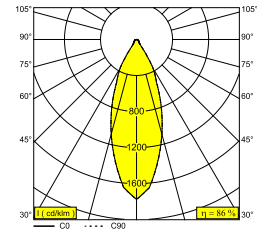

DEEP VARO 93036 IP S1 B

423 022 811 932 B

AVAILABLE IN

BLACK 423 022 811 932 B

WHITE 423 022 811 932 W

[View on website](#)

General info

LOCATION	indoor
INSTALLATION	Ceiling Recessed
CUTOUT SHAPE/SIZE (MM)	round - 76
RECESSED DEPTH (MM)	90
THICKNESS OF MOUNTING SURFACE (MM)	min.5
INGRESS PROTECTION	IP44/20
WEIGHT (KG)	0.3
ADJUSTABILITY	non adjustable
INFORMATION	REFLECTOR FL-36° EXCL.LED POWER SUPPLY 350mA-DC

Electrical info

CLASS	III
DIM TYPE	depending on type of external power supply
ENERGY CLASS	D
CERTIFICATES	CB, ENEC

Lightsource info

LIGHTSOURCE NAME	LED
LIGHTSOURCE	LED array 5,8W / CRI>90 (R9: 52) / 3000K / 787lm
TM-30 VALUES	Rf: 90 / Rg: 99
SDCM	SDCM1
RISKGROUP	RG1
LM80	L90B10 > 50000
LED TECHNICS (LIGHT SOURCE)	787lm // 5,8W // 135lm/W
LED TECHNICS (LUMINAIRE)	678lm // 7W // 102lm/W