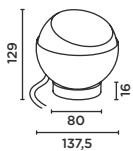

connection:
5 m supply cable
(H05RN-F 3G0,75) incl. safety
plug ready to connect

EEC:
A+

ortsveränderlich

movable

shot 4 W

Art.-Nr. item no.	Farbe colour	Systemleistung system performance	Lichtrichtung light direction
91090-4W-AN	anthracite RAL 7016	4 W/260 lm	
91090-4W-CB	cool brown	4 W/260 lm	
91090-4W-BL	deep black RAL 9005	4 W/260 lm	

shot 15 W

Größe in mm
size in mm

91090-15W-AN	anthracite RAL 7016	15 W/980 lm	
91090-15W-CB	cool brown	15 W/980 lm	
91090-15W-BL	deep black RAL 9005	15 W/980 lm	

+ Anschluss optional mit IP44.de connect. Produktdetails auf IP44.de.
connection with IP44.de connect as an option. product details on IP44.de.