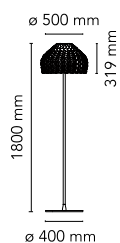

Tatou Floor

by Patricia Urquiola , 2012

Diffused light floor lamp. External diffuser in Polycarbonate. Internal diffuser in injection-printed opal Polycarbonate. Support and base in painted steel.

Mounting	Floor
Environment	Indoor
Finish	White, Black, Ochre-grey
Weight	16.40 Kg
Light sources available	1 x LED 21W E27 2452lm 3000K [e] cod. RF26998 DIMMER
Emergency	Without
Voltage	220-240V
Power	MAX 205W
Battery	No
Supply included	Yes

Cord Length	1700 mm
Materials	Polycarbonate, Steel

Colors	<ul style="list-style-type: none"> F7764009 - White F7764030 - Black F7764048 - Ochre-grey
--------	--

Certificate	    
-------------	--