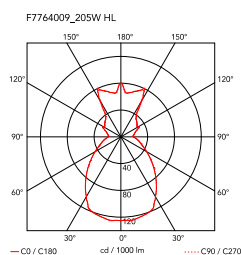

Tatou Floor

by Patricia Urquiola , 2012

Diffused light floor lamp. External diffuser in Polycarbonate. Internal diffuser in injection-printed opal Polycarbonate. Support and base in painted steel.

Mounting	Floor
Environment	Indoor
Finish	White, Black, Ochre-grey
Weight	16.40 Kg
Light sources available	1 x LED 21W E27 2452lm 3000K [e] cod. RF26998 DIMMER
Emergency	Without
Voltage	220-240V
Power	MAX 205W
Battery	No
Supply included	Yes

Cord Length	1700 mm
Materials	Polycarbonate, Steel

Colors	<ul style="list-style-type: none"> F7764009 - White F7764030 - Black F7764048 - Ochre-grey
--------	--

Certificate	    
-------------	--