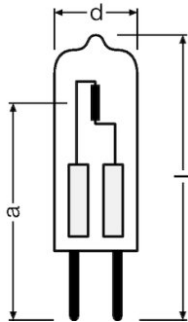


Product datasheet

HALOSTAR STARLITE 20 W 12.0 V G4

HALOSTAR STARLITE | Low-voltage halogen lamps with pin base

Product datasheet

Technical data

Photometrical data

Light color (designation)	Warm White
Luminous flux	300 lm

Dimensions & weight

Overall length	33.00 mm
Light center length (LCL)	22,0 mm
Product weight	1.1 g

Additional product data

Mercury-free	Yes
Predecessor EAN	4050300347356

Capabilities

Burning position	Any
------------------	-----