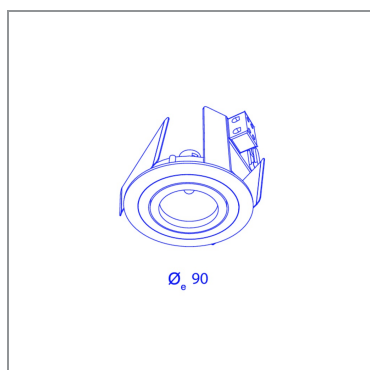

BS3274

GLD

BS3274

SPECIFICATIONS

CUT-OUT SIZE	Ø82
MIN RECESSED HEIGHT	80mm
WEIGHT	0.2kg
INGRESS PROTECTION (IP)	IP20, IP20 inside ceiling
GLOWWIRETEST	850°C

COMPLEMENTARY OPTIONS

BS8002 ANTI-DAZZLE RING