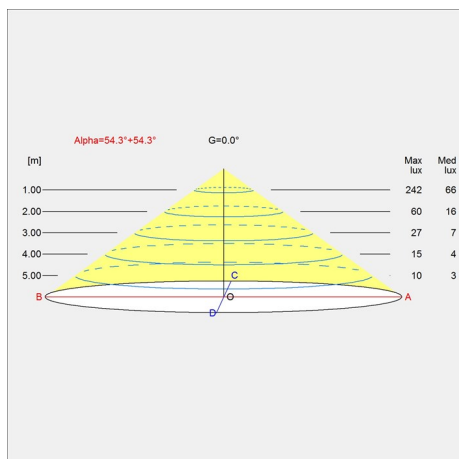

Weight

5.531

Finish

Whit opal acryl

Light distribution diagrams

Cartesian

Isolux

Polar