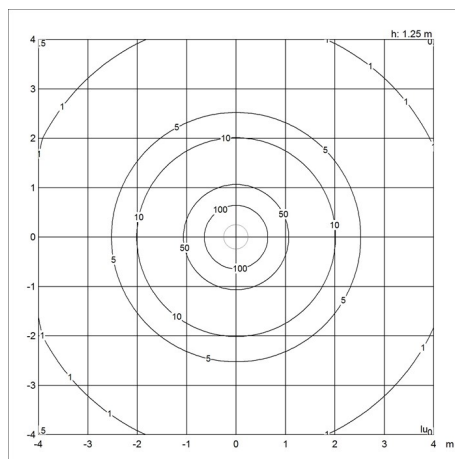

Sizes and weights

Width x Height x Length (mm) | 500 x 1305 x 500 Max 5.5 kg

Class

Ingress protection IP20. Electric shock protection II w/o ground.

Specification notes

The innovation of light sources is ongoing. Consequently we only inform about the max. wattages. On www.louispoulsen.com we update a list of recommendable light sources.

Weight

5.531

Finish

Whit opal acryl

Light distribution diagrams

Cartesian

Isolux

Polar