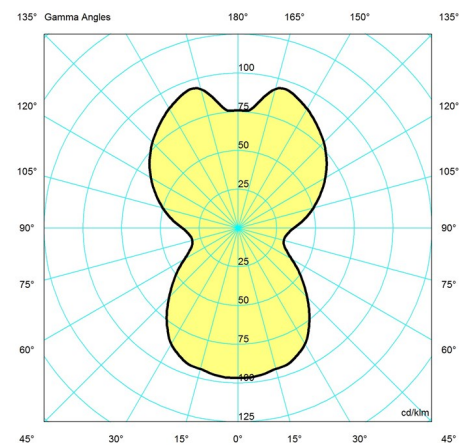

Weight

5.531

Finish

Whit opal acryl

Light distribution diagrams

Cartesian

Isolux

Polar