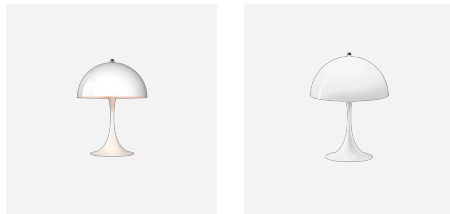

Product family

Panthella MINI

Panthella Table

Product variants

Light source	Colour	Class	Switch
1x70W E27	● Wht opal acryl	II	W/ON/OFF SWITCH