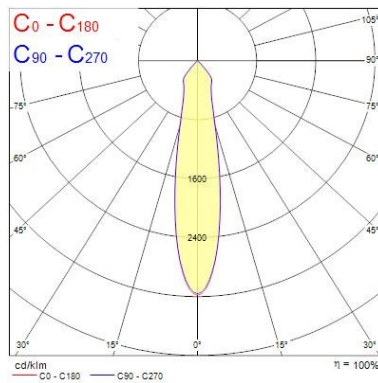

Start eco Spikelight IP67

START eco Spikelight IP67 360lm 830 MB BLK
0053755

Physical data

Housing colour	Black - RAL9005
IP rating	IP67
IK rating	IK08
Diffuser finish	Clear
Diffuser material	Glass
Nominal Product Length (mm)	110
Nominal Product Width (mm)	70
Nominal Product Height (mm)	255
Nominal Product Diameter (mm)	70
Weight (kg)	0.5

Packaging

Single packaging type	Carton
Product EAN number	5410288537559
Packaging single length / height (cm)	29.5
Packaging single width (cm)	8.0
Packaging single depth (cm)	8.0
DUN14 (outer)	15410288537556
Units per outer package	12
Packaging outer length / height (cm)	34.0
Packaging outer width (cm)	26.0
Packaging outer depth (cm)	31.0

PHOTOMETRY

TECHNICAL DRAWINGS