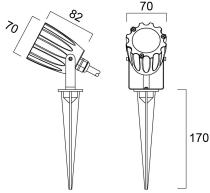

Start eco Spikelight IP67

START eco Spikelight IP67 360lm 830 MB BLK
0053755

SYLVANIA 0053755

This luminaire contains built-in LED lamps

A⁺⁺
A⁺
A
B
C
D
E

} LED

The lamps cannot be changed in the luminaire.

874/2012