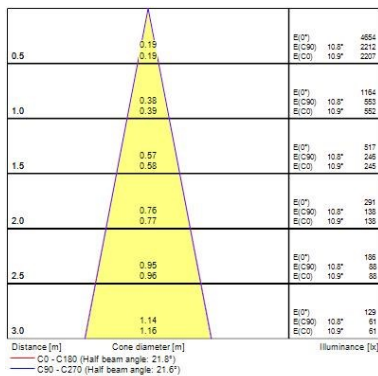

Start eco Spikelight IP67

START eco Spikelight IP67 360lm 830 MB BLK
0053755

Physical data

Housing colour	Black - RAL9005
IP rating	IP67
IK rating	IK08
Diffuser finish	Clear
Diffuser material	Glass
Nominal Product Length (mm)	110
Nominal Product Width (mm)	70
Nominal Product Height (mm)	255
Nominal Product Diameter (mm)	70
Weight (kg)	0.5

Packaging

Single packaging type	Carton
Product EAN number	5410288537559
Packaging single length / height (cm)	29.5
Packaging single width (cm)	8.0
Packaging single depth (cm)	8.0
DUN14 (outer)	15410288537556
Units per outer package	12
Packaging outer length / height (cm)	34.0
Packaging outer width (cm)	26.0
Packaging outer depth (cm)	31.0

PHOTOMETRY

TECHNICAL DRAWINGS