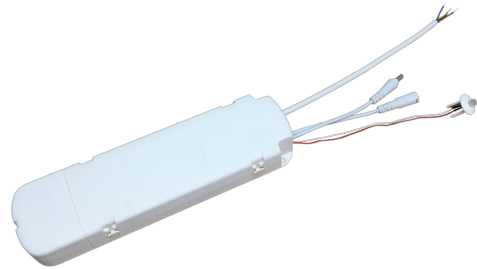

Independent emergency light box 3 hours Emergen[®]

Article code: **8246 094364**
 EAN: 5703821177276

Light technic

System wattage: 3.0W
 Voltage: 220-240V

Control/Dimming

Type: Emergency 3H

Protection

Ingress protection rating: IP20
 Ta nominal: Ta=25°C

Energy and approvals

Approval: CE

Materials and finish

Housing: Polycarbonat (PC)

Mounting/Connection

Mounting: , Indoor
 Cable entry: Screwless terminal block

Dimensions (mm)

Length (L): 270
 Width (W): 75
 Height (H): 35
 Weight (brutto/netto): 0.6 / 0.5

Packaging

Packing dimensions: 300 x 105 x 40

	Normal		Emergency	
	W	lumen	Lumen	Lumen % of normal
Rax 150/200	27	2800	330	12%
Rax 150/200	19	2120	350	17%
Rax 150/200	14	1480	350	24%
Mollor 1 corner	9	890	350	24%
Mollor 4 corner	36	3950	360	41%
Mollor 1 Line	14	1520	350	9%
Mollor 2 Line	32	3440	360	24%
Sense Eco	27	2600	310	12%
Sense 3000 lm	22	2700	380	14%
Sense 4000 lm	33	4000	380	10%
Sense 5000 lm	46	4600	330	7%
Sense Ø190	6	630	350	56%
Sense Ø255	13	1370	320	24%
Sense Ø320	17	1870	340	19%
Sense Ø495	33	3620	340	10%
Sense 300x200	27	2250	320	14%
junistar Lux	8	540	250	46%
junistar Soft/Slim	11	800	260	33%
UniLED	9	680	270	40%