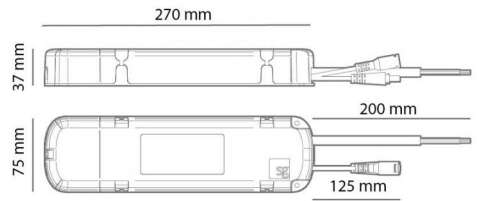

Energy and approvals

Approval: CE

Materials and finish

Housing: Polycarbonat (PC)

Mounting/Connection

Mounting: , Indoor
 Cable entry: Screwless terminal block

Dimensions (mm)

Length (L): 270
 Width (W): 75
 Height (H): 35
 Weight (brutto/netto): 0.6 / 0.5

Packaging

Packing dimensions: 300 x 105 x 40

	Normal		Emergency	
	W	lumen	Lumen	Lumen % of normal
Rax 150/200	27	2800	330	12%
Rax 150/200	19	2120	350	17%
Rax 150/200	14	1480	350	24%
Mollor 1 corner	9	890	350	24%
Mollor 4 corner	36	3950	360	41%
Mollor 1 Line	14	1520	350	9%
Mollor 2 Line	32	3440	360	24%
Sense Eco	27	2600	310	12%
Sense 3000 lm	22	2700	380	14%
Sense 4000 lm	33	4000	380	10%
Sense 5000 lm	46	4600	330	7%
Sense Ø190	6	630	350	56%
Sense Ø255	13	1370	320	24%
Sense Ø320	17	1870	340	19%
Sense Ø495	33	3620	340	10%
Sense 300x200	27	2250	320	14%
junistar Lux	8	540	250	46%
junistar Soft/Slim	11	800	260	33%
UniLED	9	680	270	40%