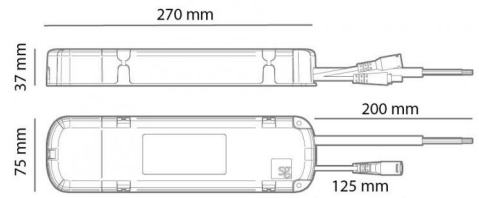

Ingress protection rating: IP20
 Ta nominal: Ta=25°C

Energy and approvals

Approval: CE

Materials and finish

Housing: Polycarbonat (PC)

Mounting/Connection

Mounting: , Indoor
 Cable entry: Screwless terminal block

Dimensions (mm)

Length (L): 270
 Width (W): 75
 Height (H): 35
 Weight (brutto/netto): 0,6 / 0,5

Packaging

Packing dimensions: 300 x 105 x 40

	Normal		Emergency	
	W	lumen	Lumen	Lumen % of normal
Rax 150/200	27	2800	330	12%
Rax 150/200	19	2120	350	17%
Rax 150/200	14	1480	350	24%
Mollor 1 corner	9	890	350	24%
Mollor 4 corner	36	3950	360	41%
Mollor 1 Line	14	1520	350	9%
Mollor 2 Line	32	3440	360	24%
Sense Eco	27	2600	310	12%
Sense 3000 lm	22	2700	380	14%
Sense 4000 lm	33	4000	380	10%
Sense 5000 lm	46	4600	330	7%
Sense Ø190	6	630	350	56%
Sense Ø255	13	1370	320	24%
Sense Ø320	17	1870	340	19%
Sense Ø495	33	3620	340	10%
Sense 300x200	27	2250	320	14%
junistar Lux	8	540	250	46%
junistar Soft/Slim	11	800	260	33%
UniLED	9	680	270	40%