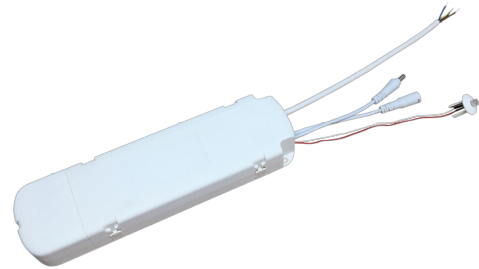

Independent emergency light box 3 hours Emergen[®]

Article code: **8246 094500**
 EAN: 5703821177504

Light technic

System wattage: 3.0W
 Voltage: 220-240V

Control/Dimming

Type: DALI Emergency 3H DALI adr.

Protection

Ingress protection rating: IP20
 Ta nominal: Ta=25°C

Energy and approvals

Approval: CE

Materials and finish

Housing: Polycarbonat (PC)

Mounting/Connection

Mounting: , Indoor
 Cable entry: Screwless terminal block

Dimensions (mm)

Length (L): 270
 Width (W): 75
 Height (H): 35
 Weight (brutto/netto): 0,6 / 0,5

Packaging

Packing dimensions: 300 x 105 x 40

	Normal		Emergency	
	W	lumen	Lumen	Lumen % of normal
Rax 150/200	27	2800	330	12%
Rax 150/200	19	2120	350	17%
Rax 150/200	14	1480	350	24%
Mollor 1 corner	9	890	350	24%
Mollor 4 corner	36	3950	360	41%
Mollor 1 Line	14	1520	350	9%
Mollor 2 Line	32	3440	360	24%
Sense Eco	27	2600	310	12%
Sense 3000 lm	22	2700	380	14%
Sense 4000 lm	33	4000	380	10%
Sense 5000 lm	46	4600	330	7%
Sense Ø190	6	630	350	56%
Sense Ø255	13	1370	320	24%
Sense Ø320	17	1870	340	19%
Sense Ø495	33	3620	340	10%
Sense 300x200	27	2250	320	14%
junistar Lux	8	540	250	46%
junistar Soft/Slim	11	800	260	33%
UniLED	9	680	270	40%