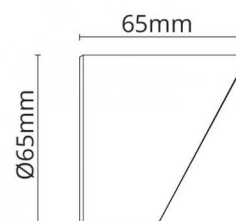

HovdenMidi Graphite Visor

Article code: **5046 630028**
EAN: 7021986300284

Light technic

Version: Midi
System wattage: 0.0W

Materials and finish

Housing: Aluminium
Colour: Graphite
Optics: Aluminium

Mounting/Connection

Mounting: , Outdoor

Dimensions (mm)

Length (L): 65
Width (W): 65
Height (H): 65
Weight (brutto/netto): 0.1 / 0.1

7 0 2 1 9 8 6 3 0 0 2 8 4