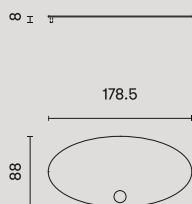

# Ely

**05-7563-14-M1\***  (Touch dimming) 100-240V

LED 8.4W A++ A  
 485 lm 3000K

**05-7564-14-M1\*\***  (On-Off) 100-240V

LED 8.4W A++ A  
 485 lm 3000K

**05-7562-14-M1\*\***  (On-Off) 220-240V

LED 10.6W A++ A  
 665 lm 3000K