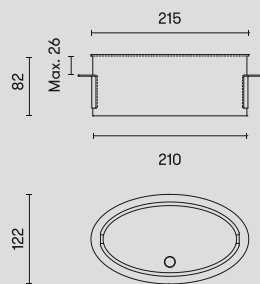

Ely

05-7563-14-M1* ☐ (Touch dimming) 100-240V

LED 8.4W A++ A
485 lm 3000K