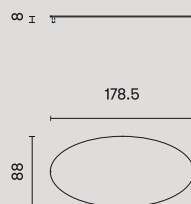

** **71-7564-21-21** ☒
** **71-7564-DO-DO** ☒

Optional accessory | Accesorio opcional |
Accessoire en option