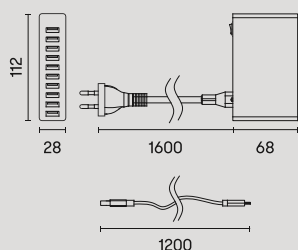

Multiple Charger | Cargador múltiple | Chargeur multiple
71-7579-05-00 - 100-240V
10 positions
50W