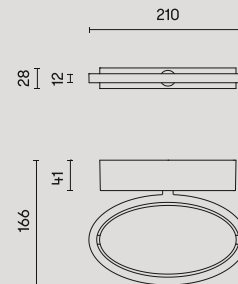

# Ely

**05-7563-14-M1\***  (Touch dimming) 100-240V

LED 8.4W A++ A  
 485 lm 3000K

**05-7564-14-M1\*\***  (On-Off) 100-240V

LED 8.4W A++ A  
 485 lm 3000K

**05-7562-14-M1\*\***  (On-Off) 220-240V

LED 10.6W A++ A  
 665 lm 3000K