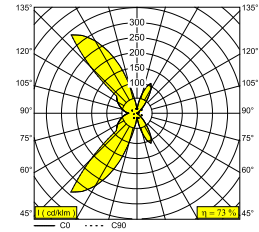

WA-T 930 B-MMAT

275 15 93 B-MMAT

AVAILABLE IN

BLACK-GOLD MATT 275 15 93 B-MMAT

WHITE-WHITE 275 15 93 W-W

 [View on website](#)

General info

LOCATION	indoor
INSTALLATION	Wall Surface mounted
INGRESS PROTECTION	IP20
WEIGHT (KG)	0.9
ADJUSTABILITY	non adjustable
INFORMATION	INCL.LED POWER SUPPLY 500mA-DC

Electrical info

ELECTRICAL	100-240V / 50-60Hz
CLASS	I
POWER SUPPLY INCLUDED	YES
DIM TYPE	non-dimmable
ENERGY CLASS	F
CERTIFICATES	ENEC

Lightsource info

LIGHTSOURCE NAME	LED
LIGHTSOURCE	LED array 7,5W / CRI>90 / 3000K / 700lm
LED TECHNICS (LIGHT SOURCE)	700lm // 7,5W // 93lm/W
LED TECHNICS (LUMINAIRE)	511lm // 9W // 59lm/W