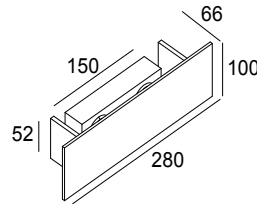

WA-T 930 B-MMAT

275 15 93 B-MMAT

AVAILABLE IN

BLACK-GOLD MATT 275 15 93 B-MMAT

WHITE-WHITE 275 15 93 W-W

 [View on website](#)

General info

LOCATION	indoor
INSTALLATION	Wall Surface mounted
INGRESS PROTECTION	IP20
WEIGHT (KG)	0.9
ADJUSTABILITY	non adjustable
INFORMATION	INCL.LED POWER SUPPLY 500mA-DC