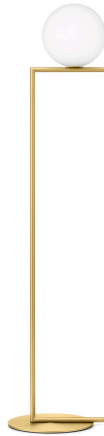

IC Lights Floor 1

by Michael Anastassiades , 2014

Floor lamp providing diffused light. Frame in brass, brushed and transparent varnished or chrome steel. Blown glass opal diffuser. Dimmer on the power chord.

Mounting	Floor
Environment	Indoor
Weight	5.0 Kg
Light sources available	1 x MAX 60W E14 HSGS 820lm 2800K [e] cod.RF19781 1 x LED 8W E14 800lm 3000K cod. RF26565 [e] DIMMER 1 x LED 8W E14 700lm 2700K cod. RF26767 [e] DIMMER 1 x LED 10W E14 900lm 2700K cod. RF26261 [e] DIMMER 1 x LED 10W E14 900lm 3000K [e] cod. RF26260 DIMMER

Emergency	Without
Switching	Dimmer on the power chord
Voltage	220-240V
Power	MAX 60W
Battery	No
Supply included	No

Materials Blown glass, Brass, Steel

Colors	<ul style="list-style-type: none"> ● F3173030 - Black ● F3173057 - Chrome ● F3173059 - Brushed Brass
--------	---