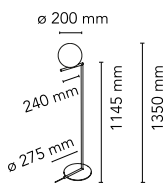

IC Lights Floor 1

by Michael Anastassiades , 2014

Floor lamp providing diffused light. Frame in brass, brushed and transparent varnished or chrome steel. Blown glass opal diffuser. Dimmer on the power chord.

Mounting	Floor
Environment	Indoor
Weight	5.0 Kg
Light sources available	1 x MAX 60W E14 HSGS 820lm 2800K [e] cod.RF19781 1 x LED 8W E14 800lm 3000K cod. RF26565 [e] DIMMER 1 x LED 8W E14 700lm 2700K cod. RF26767 [e] DIMMER 1 x LED 10W E14 900lm 2700K cod. RF26261 [e] DIMMER 1 x LED 10W E14 900lm 3000K [e] cod. RF26260 DIMMER

Emergency	Without
Switching	Dimmer on the power chord
Voltage	220-240V
Power	MAX 60W
Battery	No
Supply included	No

Materials Blown glass, Brass, Steel

Colors	<ul style="list-style-type: none"> ● F3173030 - Black ● F3173057 - Chrome ● F3173059 - Brushed Brass
--------	---