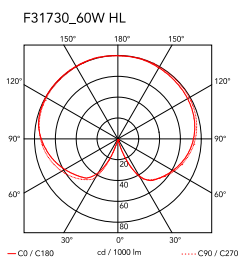

IC Lights Floor 1

by Michael Anastassiades , 2014

Floor lamp providing diffused light. Frame in brass, brushed and transparent varnished or chrome steel. Blown glass opal diffuser. Dimmer on the power chord.

Mounting	Floor
Environment	Indoor
Weight	5.0 Kg
Light sources available	1 x MAX 60W E14 HSGS 820lm 2800K [e] cod.RF19781 1 x LED 8W E14 800lm 3000K cod. RF26565 [e] DIMMER 1 x LED 8W E14 700lm 2700K cod. RF26767 [e] DIMMER 1 x LED 10W E14 900lm 2700K cod. RF26261 [e] DIMMER 1 x LED 10W E14 900lm 3000K [e] cod. RF26260 DIMMER