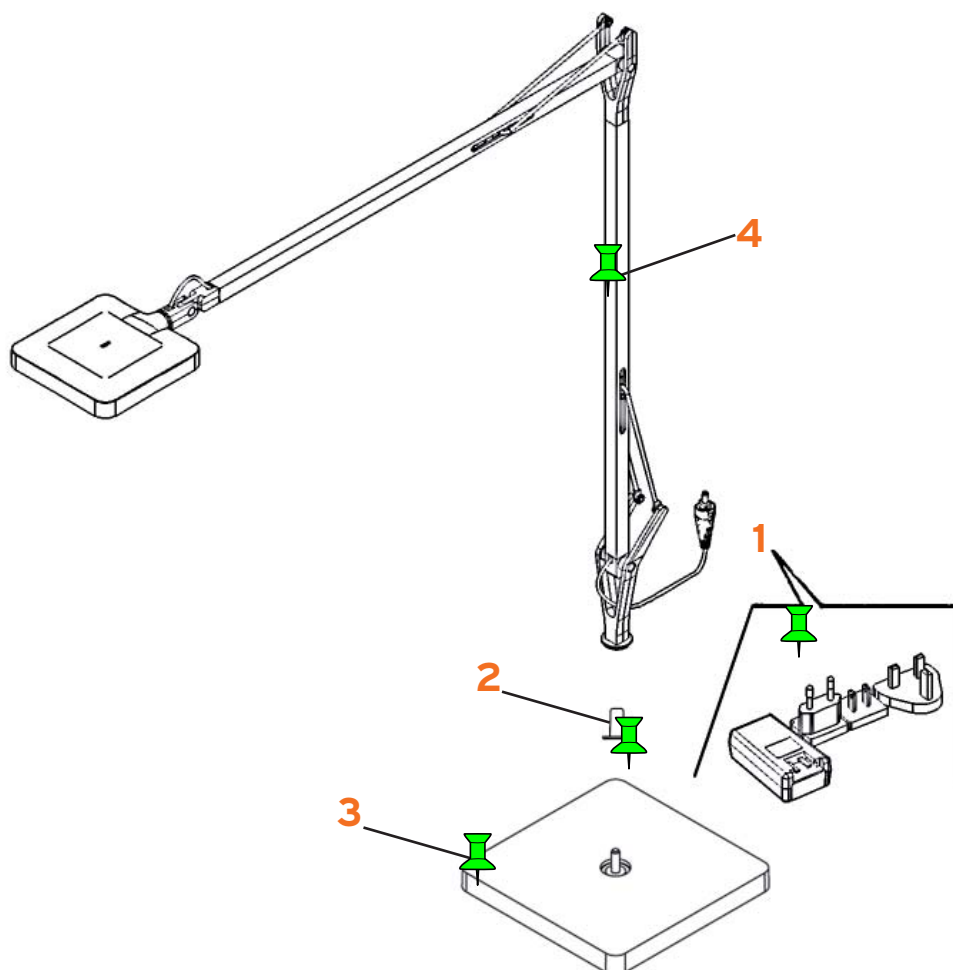

KELVIN LED GM

Antonio Citterio

FLOS

www.flos.com

- | | |
|---|------------------|
| 1. Kit di spine elettriche e driver nero :: Black Plug kit & driver | RF3320100 |
| 1. Kit di spine elettriche e driver bianco :: White Plug kit & driver | RF3320200 |
| 2. Inserto nero per base lampada :: Black insert for lamp base | RF18764 |
| 2. Inserto grigio per base lampada :: Grey insert for lamp base | RF18763 |
| 3. Kelvin Led base nera :: Kelvin Led black base | F3322030A |
| 3. Kelvin Led base bianca :: Kelvin Led white base | F3322009A |
| 3. Kelvin Led base antracite :: Kelvin Led anthracite base | F3322033A |
| 3. Kelvin Led base cromo :: Kelvin Led chrome base | F3322057A |
| 4. Kelvin Led corpo antracite :: Kelvin Led anthracite body | F3312033A |
| 4. Kelvin Led corpo bianco :: Kelvin Led white body | F3312009A |
| 4. Kelvin Led corpo nero :: Kelvin Led black body | F3312030A |
| 4. Kelvin Led corpo cromo :: Kelvin Led chrome body | F3312057A |