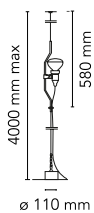

Parentesi dimmer

by Achille Castiglioni & Pio Manzù , 1971

Lamp providing direct light. Lamp moves vertically via sliding of a painted or nickel-plated shaped steel tube on a ceiling-to-floor steel cable (4000 mm long). Fixture head made of injection-molded black elastomer housing a switch. On the cable there is the electronic dimmer which allows the regulation of light brightness.

Mounting	Pendant
Environment	Indoor
Weight	3.6 Kg
Light sources available	1 x LED 8W E27 750lm 2700K [e] cod. RF25319 1 x LED E27 8W 2700K 660lm [e] cod.RF26277 - DIMM.
Emergency	Without
Switching	On the cable there is the electronic dimmer which allows the regulation of light brightness with a dial.
Voltage	220-240V
Power	MAX 150W
Battery	No
Supply included	Yes
Cord Length	4000 mm
Materials	Elastomer, Steel
Colors	<ul style="list-style-type: none"> ● F5600009 - White ● F5600030 - Black ● F5600035 - Red ● F5600058 - Nickel