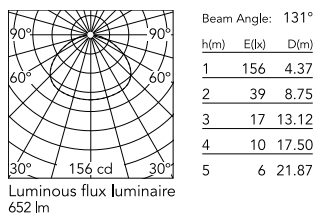

Physical

Colour	Black
Net weight (kg)	0.53
Package height (mm)	90
Package width (mm)	150
Package length (mm)	610
Package volume (m3)	0.01
IP internal	20

Download

Mounting instructions [↓ PDF](#)

Photometric Files

LDT / IES [↓ LDT](#)

Technical Drawings

[Bim](#) [↓ ZIP](#)

Schematic light drawing

Photometric

Light distribution

Symmetric

Electrical