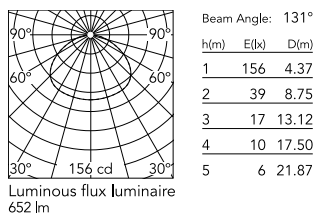

Physical

Colour	Red
Net weight (kg)	0.53
Package height (mm)	90
Package width (mm)	150
Package length (mm)	610
Package volume (m3)	0.01
IP internal	20

Download

Mounting instructions [↓ PDF](#)

Photometric Files

LDT / IES [↓ LDT](#)

Technical Drawings

[Bim](#) [↓ ZIP](#)

Schematic light drawing

Photometric

Light distribution

Symmetric

Electrical