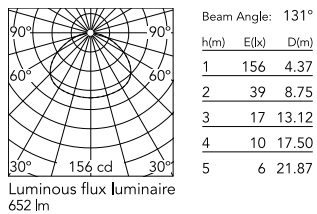

Physical

Colour	White
Net weight (kg)	0.55
Package height (mm)	90
Package width (mm)	150
Package length (mm)	610
Package volume (m3)	0.01
IP internal	20

Download

[Mounting instructions](#)  PDF

Photometric Files

[LDT / IES](#)  LDT

Technical Drawings

[Bim](#)  ZIP

IP
20

Schematic light drawing

Photometric

Light distribution

Symmetric