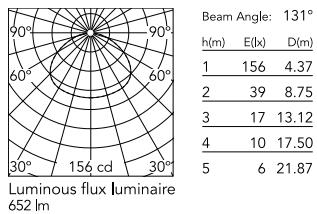

Physical

Colour	Black
Net weight (kg)	0.55
Package height (mm)	90
Package width (mm)	150
Package length (mm)	610
Package volume (m3)	0.01
IP internal	20

Download

Mounting instructions [↓ PDF](#)

Photometric Files

LDT / IES [↓ LDT](#)

Technical Drawings

[Bim](#) [↓ ZIP](#)

IP
20

Schematic light drawing

Photometric

Light distribution

Symmetric