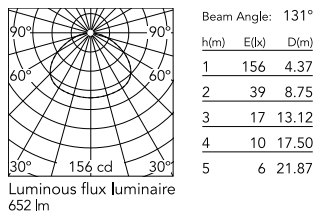

Physical

Colour	Red
Net weight (kg)	0.55
Package height (mm)	90
Package width (mm)	150
Package length (mm)	610
Package volume (m3)	0.01
IP internal	20

Download

Mounting instructions [↓ PDF](#)

Photometric Files

LDT / IES [↓ LDT](#)

Technical Drawings

[Bim](#) [↓ ZIP](#)

IP
20

Schematic light drawing

Photometric

Light distribution

Symmetric