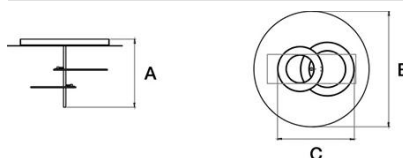

Dimensions

A cm	40
B cm	66
C cm	44

Available Colors

White

Gold Leaf
Black

White
Satin Brass