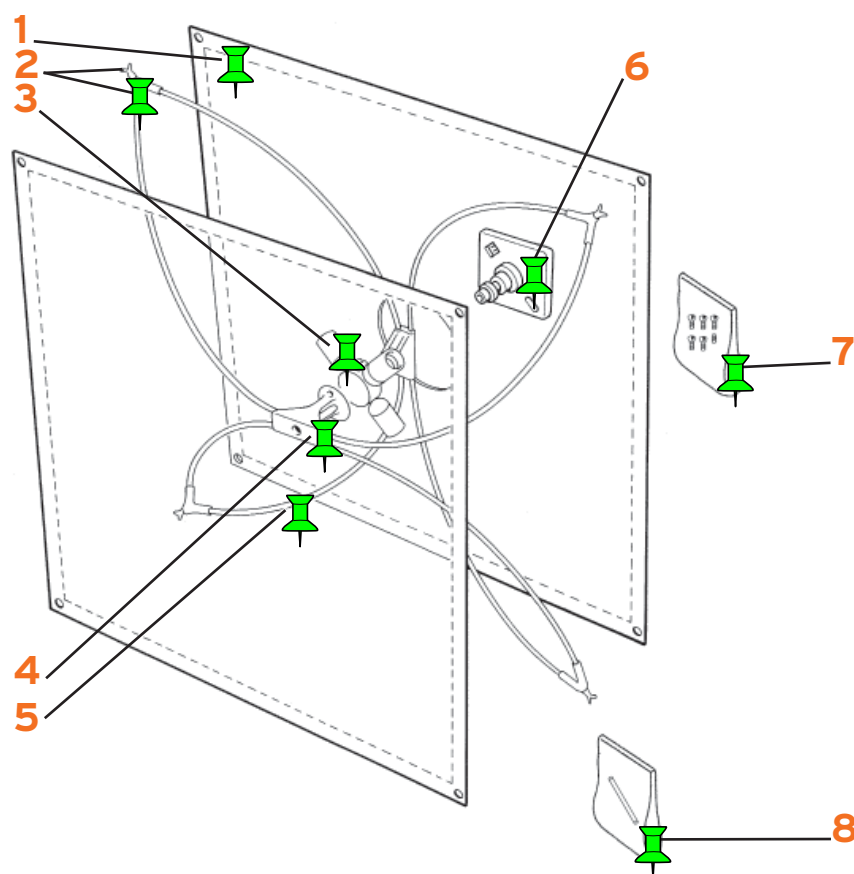

ARIETTE

Tobia Scarpa

FLOS

www.flos.com

1. Assieme teli Ariette 1 :: Ariette 1 front/rear cloths
1. Assieme teli Ariette 2 :: Ariette 2 front/rear cloths
1. Assieme teli Ariette 3 :: Ariette 3 front/rear cloths
1. Telo tyvek altezza 1,40 al mt. (min. 5 mt) :: Tyvek cloth H 1,40/mt (min. 5 mt)
2. Forcella con puntale :: "V" shape connector
3. Supporto portalamпада ass. HAR :: Lampholder assembly
4. Supporto asta nylon/6 :: Rod nylon support/6
5. Asta con tubetto Ariette 1 :: Ariette 1 fiberglass rod with rubber tube
5. Asta D.6 mm 6x670 Ariette 2 :: Ariette 2 fiberglass rod D.6 mm 6x670
5. Asta D.7 mm 7x900 Ariette 3 :: Ariette 3 fiberglass rod D.7 mm 7x900
6. Attacco a muro nylon :: Nylon wall attachment
7. Sacch. minuteria con grano e viti per supporto asta :: Kit with grub screw & screws for rod support
8. Tubetto per asta Ariette 1 :: Tube for rod Ariette 1