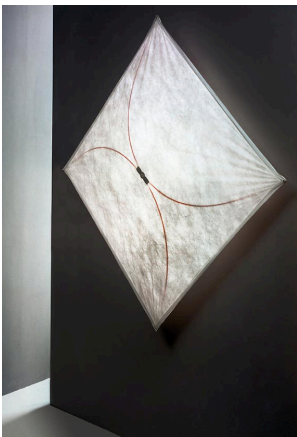

Ariette 2

by Tobia Scarpa , 1973

Wall or ceiling-mounted lamp providing diffused light. Synthetic fabric diffuser. 30% fiberglass reinforced polyamide ceiling/wall fitting.

Mounting	Ceiling and wall
Environment	Indoor
Weight	1 Kg
Light sources available	4 x LED 8W E27 740lm 2700K [e] cod. RF25323 Dimmable 4 x LED 8W E27 740lm 3000K [e] cod. RF25317 Dimmable
Emergency	Without
Voltage	220-250V
Power	4x MAX 40W
Battery	No
Supply included	Yes
Materials	Fabric
Colors	 F0500009 - Fabric
Certificate	 