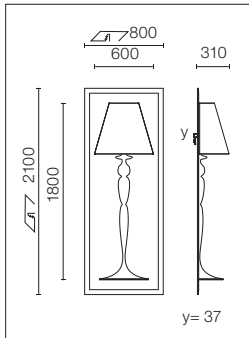

Abajourd'hui Large Designed By Flos Soft Architecture

Light Source: QT-32 E27 - max 150W

Apparecchio ad incasso con alimentazione diretta dalla rete.

Recessed luminaire with direct connection to mains.

Vedi catalogo Flos Decorative Collection.

See Flos Decorative Collection catalogue.

SA.5000.1