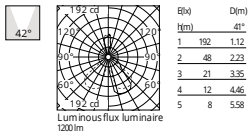

Physical

Colour	Raw
Trim	No
Orientation	Fixed
Net weight (kg)	11
IP internal	20
IP external	20

Download

[Mounting instructions](#)  PDF

Photometric Files

[LDT / IES](#)  LDT

Technical Drawings

[3D](#)  ZIP

	IP	IP
	20	20

Schematic light drawing

Photometric

Lighting type	Indirect
Light distribution	Symmetric

Electrical

Emergency type	No
----------------	----

Notes

Excluded light source. To be ordered separately.
