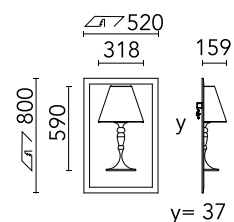

Recessed luminaire with direct connection to mains.

Are you a professional and your project needs consulting and support?

[BOOK AN APPOINTMENT](#)