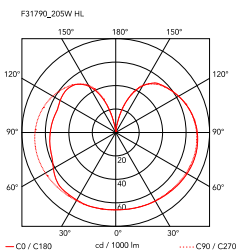

IC Lights Ceiling/Wall 2

by Michael Anastassiades , 2014

Wall-ceiling lamp providing diffused light. Frame in brass, brushed and transparent varnished or chrome steel. Blown glass opal diffuser.

Mounting	Ceiling and wall
Environment	Indoor
Weight	3.7 Kg
Light sources available	1 x LED 13W E27 1400lm 3000K [e] cod. RF25535 DIMMER 1 x LED 13W E27 1400lm 2700K [e] cod. RF26065 DIMMER 1 x LED 17W E27 1900lm 2700K [e] cod. RF26259 DIMMER 1 x LED 17W E27 2000lm 3000K [e] cod. RF26258 DIMMER