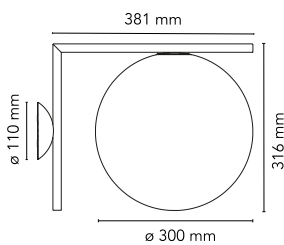

IC Lights Ceiling/Wall 2

by Michael Anastassiades , 2014

Wall-ceiling lamp providing diffused light. Frame in brass, brushed and transparent varnished or chrome steel. Blown glass opal diffuser.

Mounting	Ceiling and wall
Environment	Indoor
Weight	3.7 Kg
Light sources available	1 x LED 13W E27 1400lm 3000K [e] cod. RF25535 DIMMER 1 x LED 13W E27 1400lm 2700K [e] cod. RF26065 DIMMER 1 x LED 17W E27 1900lm 2700K [e] cod. RF26259 DIMMER 1 x LED 17W E27 2000lm 3000K [e] cod. RF26258 DIMMER