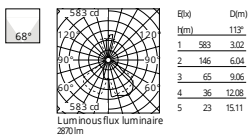

Physical

Colour	Raw
Trim	No
Orientation	Fixed
Net weight (kg)	28
IP internal	20
IP external	20

	IP	IP
	20	20

Download

[Mounting instructions](#) PDF

Photometric Files

[LDT / IES](#) LDT

Technical Drawings

[3D](#) ZIP

Schematic light drawing

Photometric

Lighting type: Indirect
Light distribution: Symmetric

Electrical

Emergency type: No

Notes

Excluded light source. To be ordered separately.