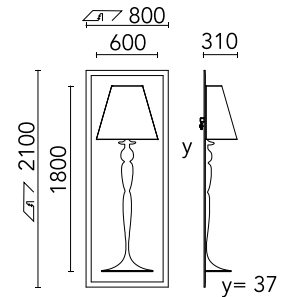

FLOS

SA.5000.1 Raw

Abajourd'hui Large

Recessed luminaire with direct connection to mains.

Are you a professional and your project needs consulting and support?

[BOOK AN APPOINTMENT](#)

Main specifications

Mounting	Wall recessed
Environments	Indoor dry location
Lamp category	Halogen
Lamp type	QT-32
Icos	No

Physical

Colour	Raw
Trim	No
Orientation	Fixed
Net weight (kg)	28
IP internal	20
IP external	20

	IP	IP
	20	20

Download

[Mounting instructions](#) PDF

Photometric Files

[LDT / IES](#) LDT

Technical Drawings