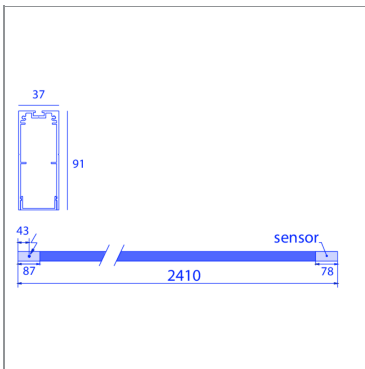

ORBIT®

TECHNICAL SHEET

SNAP

LEDLINE MAX 8800LM

PRO835031A LL88NW

ANO

PRO835031ALL88NW

SPECIFICATIONS

WEIGHT	5.1kg
INGRESS PROTECTION (IP)	20
GLOW WIRE TEST	850°C

LIGHT SPECIFICATIONS

LIGHT SOURCES	1
COLOR TEMPERATURE	3000K
CRI	80
LIGHT SOURCE POWER (1 LUMINAIRE)	56.8W
LIGHT SOURCE OUTPUT	7040LM
LUMINAIRE PERFORMANCE	MAX8800LM

POWER SPECS

GEAR TRANSFO	included
LAMP POWER	56.8W
DIMMABLE	NON DIMMABLE

REMARKS

! DOWN = OPAL PC
