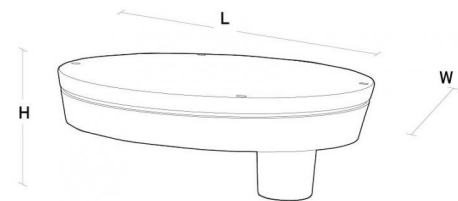

Materials and finish

Housing:	Die-cast aluminium
Colour:	Grey (structure 2150 sablé)
Optics:	Glass

Mounting/Connection

Mounting:	Post - top (Ø60mm), Outdoor
Cable:	Cable 2x1mm ² 10m
Wind projected area:	415cm ² - Max 8 kg

Dimensions (mm)

Length (L):	460
Width (W):	390
Height (H):	185
Weight (brutto/netto):	9.2 / 9

Packaging

Packing dimensions:	525 x 395 x 210
---------------------	-----------------

5 7 0 3 8 2 1 1 7 6 8 7 3