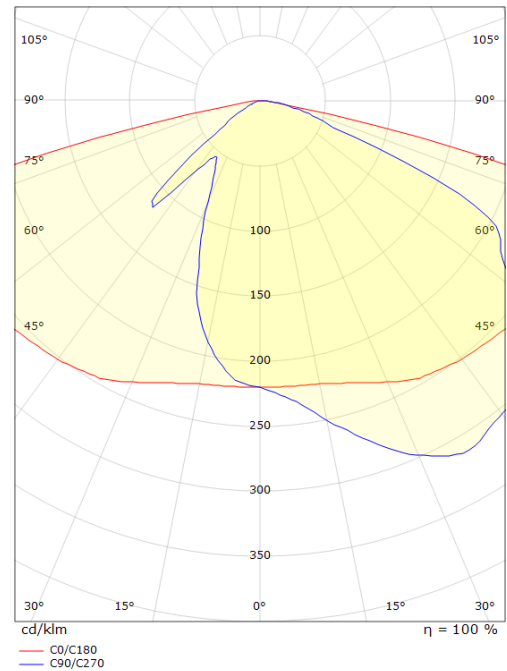

Article code:

8246 094115

EAN:

5703821176873

Light technic

Type of light source:	LED
Wattage:	82W
System wattage:	82.0W
Luminous flux:	9340lm
Efficacy:	114 lm/W
Voltage:	230V
Colour temperature:	4000K
Colour rendering (CRI):	Ra>70
MacAdams factor:	SDCM: 4
Lifetime:	L80/B10>80,000
Light distribution:	Multi Lens
Optic:	Lens III

Materials and finish

Housing:	Die-cast aluminium
Colour:	Grey (structure 2150 sablé)
Optics:	Glass

Mounting/Connection

Mounting:	Post - top (Ø60mm), Outdoor
Cable:	Cable 2x1mm ² 10m
Wind projected area:	415cm ² - Max 8 kg

Dimensions (mm)

Length (L):	460
Width (W):	390
Height (H):	185
Weight (brutto/netto):	9.2 / 9

Packaging

Packing dimensions:	525 x 395 x 210
---------------------	-----------------

5 7 0 3 8 2 1 1 7 6 8 7 3