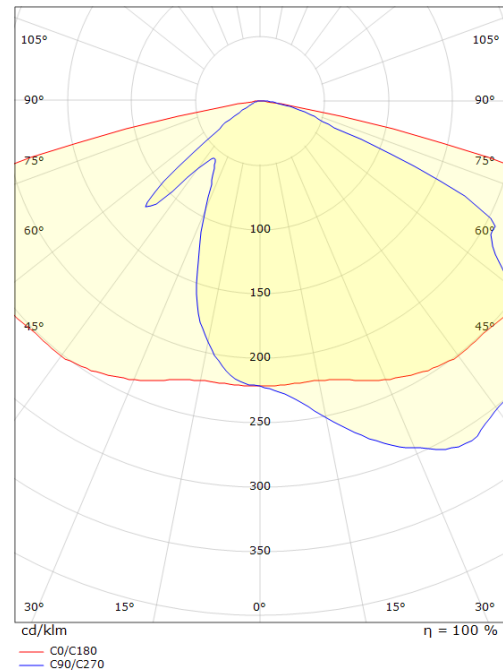

Article code:

8246 094160

EAN:

5703821176941

Light technic

Type of light source:	LED
Wattage:	43W
System wattage:	43.0W
Luminous flux:	5660lm
Efficacy:	132 lm/W
Voltage:	230V
Colour rendering (CRI):	Ra>70
MacAdams factor:	SDCM: 4
Lifetime:	L80/B10>100,000
Light distribution:	Multi Lens
Optic:	Lens III

Materials and finish

Housing:	Die-cast aluminium
Optics:	Glass

Mounting/Connection

Mounting:	Pole - Side (Ø48mm), Outdoor
Cable:	Cable 2x1mm ² 10m
Wind projected area:	415cm ² - Max 8 kg
Max. luminaires per circuit breaker:	B10: 7, B16: 12, C10: 11, C16: 19

Dimensions (mm)

Length (L):	523
Width (W):	390
Height (H):	135
Weight (brutto/netto):	9.2 / 9

Packaging

Packing dimensions:	525 x 395 x 210
---------------------	-----------------

5 7 0 3 8 2 1 1 7 6 9 4 1