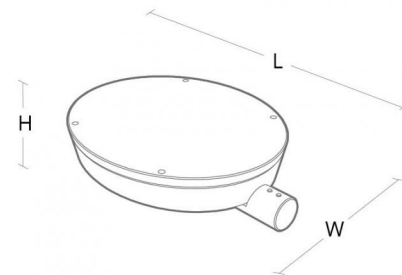

Materials and finish

Housing:	Die-cast aluminium
Optics:	Glass

Mounting/Connection

Mounting:	Pole - Side (Ø48mm), Outdoor
Cable:	Cable 2x1mm ² 10m
Wind projected area:	415cm ² - Max 8 kg
Max. luminaires per circuit breaker:	B10: 7, B16: 12, C10: 11, C16: 19

Dimensions (mm)

Length (L):	523
Width (W):	390
Height (H):	135
Weight (brutto/netto):	9.2 / 9

Packaging

Packing dimensions:	525 x 395 x 210
---------------------	-----------------

5 7 0 3 8 2 1 1 7 6 9 4 1