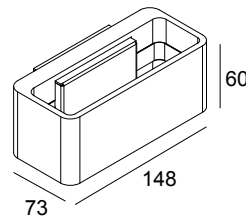

GALA T 927 W

12220 9200 W

AVAILABLE IN
WHITE 12220 9200 W

 [View on website](#)

General info	
LOCATION	indoor
INSTALLATION	Wall Surface mounted
INGRESS PROTECTION	IP20
WEIGHT (KG)	0.6
ADJUSTABILITY	non adjustable
INFORMATION	INCL.LED POWER SUPPLY 350mA-DC
Electrical info	
ELECTRICAL	220-240V / 50-60Hz
CLASS	II
POWER SUPPLY INCLUDED	YES
DIM TYPE	non-dimmable
ENERGY CLASS	D
CERTIFICATES	CB, EAC, ENEC
Lightsource info	
LIGHTSOURCE NAME	LED
LIGHTSOURCE	LED cluster 9,4W / CRI>90 / 2700K / 1422lm
LED TECHNICS (LIGHT SOURCE)	1422 lm // 9 W // 151 lm/W
LED TECHNICS (LUMINAIRE)	643lm // 11W // 59lm/W