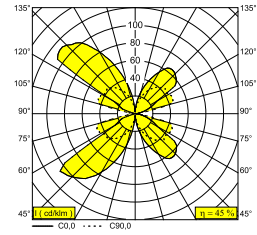

GALA T 927 W

12220 9200 W

AVAILABLE IN
WHITE 12220 9200 W

 [View on website](#)

General info	
LOCATION	indoor
INSTALLATION	Wall Surface mounted
INGRESS PROTECTION	IP20
WEIGHT (KG)	0.6
ADJUSTABILITY	non adjustable
INFORMATION	INCL.LED POWER SUPPLY 350mA-DC
Electrical info	
ELECTRICAL	220-240V / 50-60Hz
CLASS	II
POWER SUPPLY INCLUDED	YES
DIM TYPE	non-dimmable
ENERGY CLASS	D
CERTIFICATES	CB, EAC, ENEC
Lightsource info	
LIGHTSOURCE NAME	LED
LIGHTSOURCE	LED cluster 9,4W / CRI>90 / 2700K / 1422lm
LED TECHNICS (LIGHT SOURCE)	1422 lm // 9 W // 151 lm/W
LED TECHNICS (LUMINAIRE)	643lm // 11W // 59lm/W