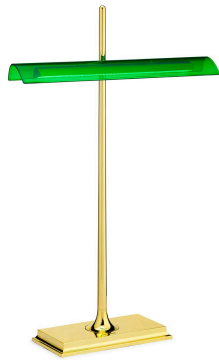

## Goldman

by Ron Gilad , 2013

Table lamp providing direct light. Aluminium structure with external transparent methacrylate diffuser and opal PC led diffuser. Optical switch sensor on the base that provide 3-step dimming function. A USB socket on the back of the base enables you to recharge the most common smartphones and tablets (max 1.5A). Adaptor on plug connector with interchangeable plugs. The power chord is 2.5 metres long

Mounting	Table
Environment	Indoor
Finish	Black nikel body/fumée diffusor, Brass body/ green diffusor
Weight	0,9 Kg
Light sources available	42 x LED 8W 248lm total 2700K CRI 85
Emergency	Without
Switching	Optical switch on dimmable base with "Soft Touch" technology
Voltage	220-240V
Power	8W
Battery	No
Supply included	Yes
Cord Length	2500 mm
Materials	Aluminum, Methacrylate
Colors	<p> F3440044 - Brass/Green</p> <p> F3440030 - Black nikel/Fumée</p>
Certificate	