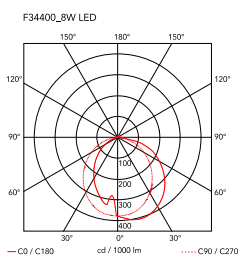

## Goldman

by Ron Gilad , 2013

Table lamp providing direct light. Aluminium structure with external transparent methacrylate diffuser and opal PC led diffuser. Optical switch sensor on the base that provide 3-step dimming function. A USB socket on the back of the base enables you to recharge the most common smartphones and tablets (max 1.5A). Adaptor on plug connector with interchangeable plugs. The power chord is 2.5 metres long

Mounting	Table
Environment	Indoor
Finish	Black nikel body/fumée diffusor, Brass body/ green diffusor
Weight	0,9 Kg
Light sources available	42 x LED 8W 248lm total 2700K CRI 85
Emergency	Without
Switching	Optical switch on dimmable base with "Soft Touch" technology
Voltage	220-240V
Power	8W
Battery	No
Supply included	Yes
Cord Length	2500 mm
Materials	Aluminum, Methacrylate
Colors	<p> F3440044 - Brass/Green</p> <p> F3440030 - Black nikel/Fumée</p>
Certificate	