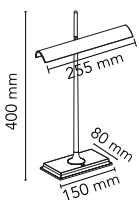

## Goldman

by Ron Gilad , 2013

Table lamp providing direct light. Aluminium structure with external transparent methacrylate diffuser and opal PC led diffuser. Optical switch sensor on the base that provide 3-step dimming function. A USB socket on the back of the base enables you to recharge the most common smartphones and tablets (max 1.5A). Adaptor on plug connector with interchangeable plugs. The power chord is 2.5 metres long

Mounting	Table
Environment	Indoor
Finish	Black nikel body/fumée diffusor, Brass body/ green diffusor
Weight	0,9 Kg
Light sources available	42 x LED 8W 248lm total 2700K CRI 85
Emergency	Without
Switching	Optical switch on dimmable base with "Soft Touch" technology
Voltage	220-240V
Power	8W
Battery	No
Supply included	Yes
Cord Length	2500 mm
Materials	Aluminum, Methacrylate
Colors	<p> F3440044 - Brass/Green</p> <p> F3440030 - Black nikel/Fumée</p>
Certificate	