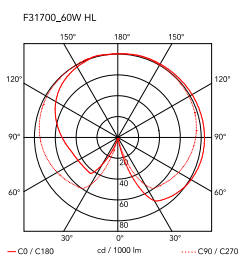

## IC Lights Table 1 High

by Michael Anastassiades , 2014

Table lamp providing diffused light. Frame in brass, brushed and transparent varnished or chrome steel, and black. Blown glass opal diffuser. Dimmer on the power chord.

Mounting	Table
Environment	Indoor
Finish	Brushed brass
Weight	1.7 Kg
Light sources available	1 x LED 8W E14 800lm 3000K cod. RF26565 [e] DIMMER 1 x LED 8W E14 700lm 2700K cod. RF26767 [e] DIMMER 1 x LED 10W E14 900lm 3000K [e] cod. RF26260 DIMMER 1 x LED 10W E14 800lm 2700K cod. RF26261 [e] DIMMER
Emergency	Without
Switching	Dimmer on the power chord.
Voltage	220-240V
Power	MAX 60W
Battery	No
Supply included	No
Materials	Blown glass, Brass, Steel
Colors	● F3170030 - Black ● F3170057 - Chrome ● F3170059 - Brushed brass
Certificate	