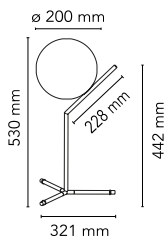

## IC Lights Table 1 High

by Michael Anastassiades , 2014

Table lamp providing diffused light. Frame in brass, brushed and transparent varnished or chrome steel, and black. Blown glass opal diffuser. Dimmer on the power chord.

Mounting	Table
Environment	Indoor
Finish	Brushed brass
Weight	1.7 Kg
Light sources available	1 x LED 8W E14 800lm 3000K cod. RF26565 [e] DIMMER 1 x LED 8W E14 700lm 2700K cod. RF26767 [e] DIMMER 1 x LED 10W E14 900lm 3000K [e] cod. RF26260 DIMMER 1 x LED 10W E14 800lm 2700K cod. RF26261 [e] DIMMER
Emergency	Without
Switching	Dimmer on the power chord.
Voltage	220-240V
Power	MAX 60W
Battery	No
Supply included	No
Materials	Blown glass, Brass, Steel
Colors	● F3170030 - Black ● F3170057 - Chrome ● F3170059 - Brushed brass
Certificate	