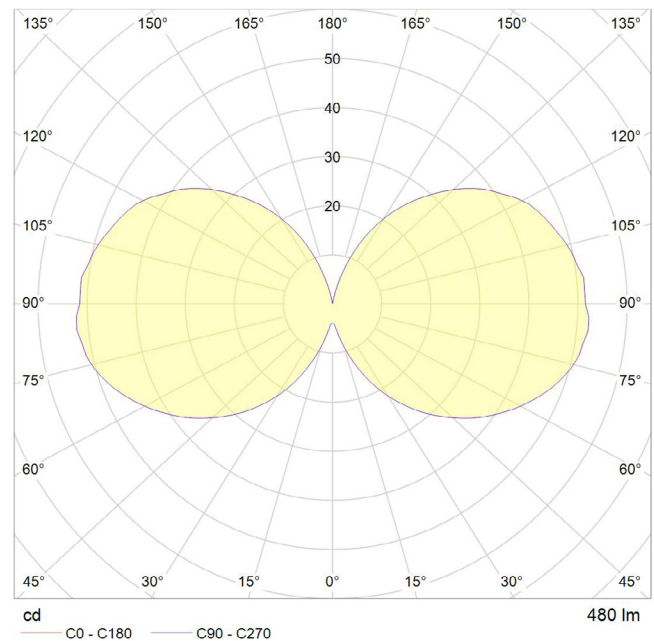

6 WATT | 480 LUMENS | 2500K

Classic, smooth dimmable LED filament lamp. This lamp uses 6 Watts of power and achieves 480 Lumens at a CRI of 95. It has an IP54 rating.

LAMP

Shape: A19
Materials: Brass cap, glass
Finish: Clear
Beam angle: 360°
Base: E26
Weight: 0.095 lbs
Working temperature: -5C to 40C
Warm up time: Instant
Warranty: 3 years
Input Voltage: 110V-120V
Glare control: We use up to 8 LED filaments in our lamps. This, together with a thicker phosphor coating, reduces and controls glare, resulting in an even, more comfortable light.

PERFORMANCE

CRI (colour rendering index)	95
Lamp lumen output	480
Luminaire circuits per watt (LM/W)	80
Lifetime (TM-21) (hours)	30,000
Colour Temperature	2500K
Power factor	0.9

POLAR DIAGRAM

DIMMING

Dimmable: Yes
Dimming type: Trailing edge
Recommended US Dimmer: Lutron - Diva DVELV-300P-XX
 (X denotes faceplate color)

A full list of compatible dimmers is available on request.

OUTER CARTON

Pc/ Ctn: 100
Gross weight: 14.33lbs
Length: 26.8in
Width: 14.0in
Height: 11.0in

IES/LDT FILE

Available upon request.

EAN US: 5060400151264