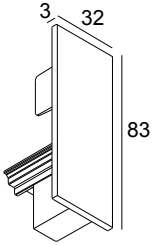

TRACK 3F DIM H END CAP B

200 14 41 B

AVAILABLE IN

BLACK 200 14 41 B

WHITE 200 14 41 W

 [View on website](#)

General info

	LOCATION	indoor
	WEIGHT (KG)	0.1

For detailed installation instructions, please consult the manual: [200_14_4x0_HAND.pdf](#)

WHERE USED

200 14 410 TRACK 3F DIM H 1m

200 14 420 TRACK 3F DIM H 2m

200 14 430 TRACK 3F DIM H 3m

Notes: