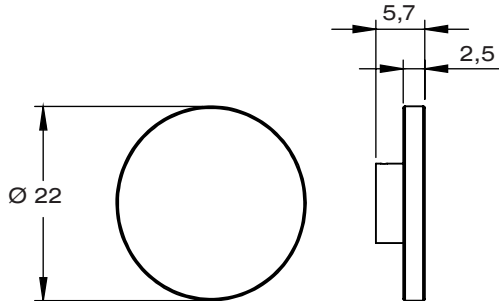

PRODUCT SHEET

LUNAR

REF: LNRWAC

Royal Botania

Belgian outdoor luxury

TECHNICAL INFO

REFERENCE

LNRWAC

DIMENSIONS

WIDTH	Ø 22 CM
DEPTH	Ø 5,7 CM
HEIGHT	Ø 22 CM

MATERIALS

MARBLE

Our designers selected of the finest marble: the 'Arabescato Carrara' marble is an exquisite combination of soft whites and dusty grays that swirl together in a timeless marble pattern.

ARABESCATO CARRARA

LIGHT SOURCE

LAMP	LED STRIP DRIVER INCLUDED
LIGHT OUTPUT	600lm
COLOR TEMPERATURE	2700K
IP-RATING	IP65

MAINTENANCE

<http://www.royalbotania.com/maintenance>