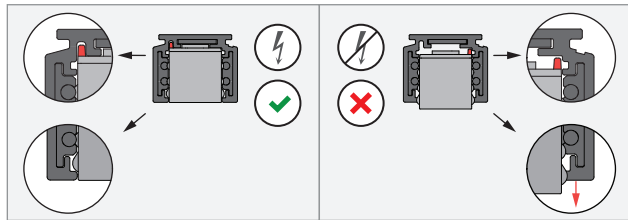

PISTA TRACK 48V Connection 180°

134113XX

1

2