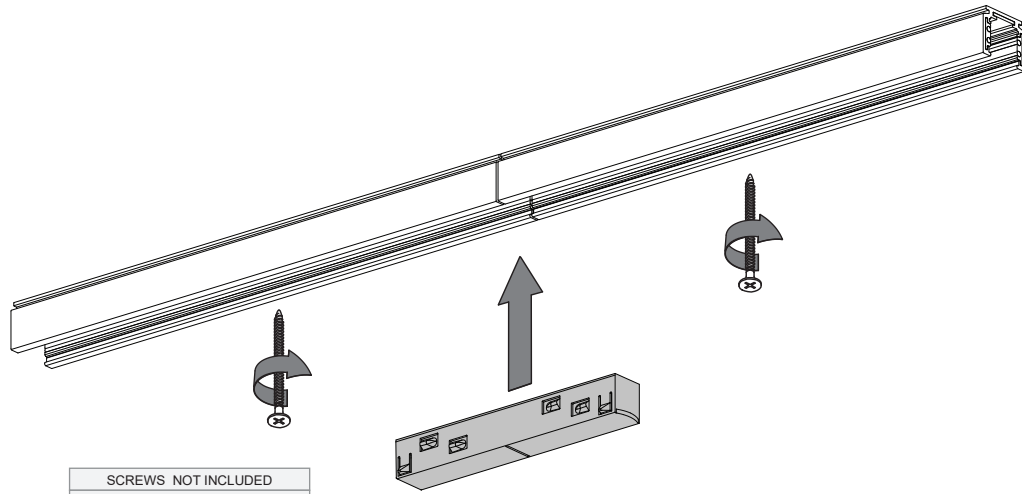

PISTA TRACK 48V Connection 180°

134113XX

1

2