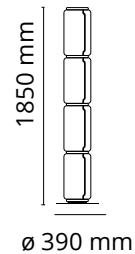

FLOS

F0291000 Black

Noctambule Floor 4 Low Cylinder Small Base

Designed by Konstantin Grcic, 2019

45W - 1343lm - 2700K

Standing lamps consisting of interconnecting glass modules reaching a height of 2,17 metres (85.43"). Cylindrical and semi-spherical transparent blown glass structure, die cast aluminium base and rings, hydroformed steel internal lateral arms and injection moulded optical opal silicone outer ring diffusers. The power supply cable is 2 metres (78.74") long, with a pedal operated panel used as a dimmer to adjust the light intensity by 10% to 100% in either direction. Wall mounted power supply unit with interchangeable plugs.

Are you a professional and your project needs consulting and support?

BOOK AN APPOINTMENT

Main specifications

EAN	8059607000908
Mounting	Floor
Environments	Indoor dry location
Light Source Type	LED
LED type	LED Module
Power (W)	45
System flux (lm)	1343

Physical

Colour	Black
Length (mm)	250
Cord length (mm)	1800
Net weight (kg)	20.8
Package volume (m3)	0.31
IP internal	20

Download

Mounting instructions	↓ PDF
Mounting instructions	↓ PDF
Spare Parts	↓ PDF