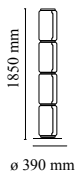

Noctambule Floor 4 Low Cylinders Small Base

by Konstantin Grcic , 2019

Standing lamps consisting of interconnecting glass modules reaching a height of 2,17 metres (85.43"). Cylindrical and semi-spherical transparent blown glass structure, die cast aluminium base and rings, hydroformed steel internal lateral arms and injection moulded optical opal silicone outer ring diffusers. The power supply cable is 2 metres (78.74") long, with a pedal operated panel used as a dimmer to adjust the light intensity by 10% to 100% in either direction. Wall mounted power supply unit with interchangeable plugs.