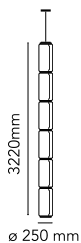

Noctambule Suspension 6 High Cylinder

by Konstantin Grcic , 2019

Hanging lamps consisting of interconnecting glass modules reaching a length of 3,2 mt. (126.77") with 4 mt. (157.48") suspended power cable. Cylindrical and semi-spherical transparent blown glass structure, suspended die cast aluminium ring connector, hydroformed steel internal lateral arm and injection moulded optical opal silicone outer ring diffusers. The power supply unit within the ceiling rose can be used as a dimmer to adjust the light intensity by 10% to 100% in either direction by means of the 0-10/1-10V, PUSH, DALI control.

Mounting	Pendant
Environment	Indoor
Weight	29,7 Kg
Light sources available	7 x Strip Led x 9W 2700K 6930lm CRI90
Emergency	Without
Switching	Yes
Voltage	100-240V
Power	63W
Battery	No
Supply included	Yes

Cord Length	4000 mm
Materials	Blown crystal, Die-cast aluminum

Colors	● F0282000 - Black
--------	--------------------

Certificate	CE IP20
-------------	---------