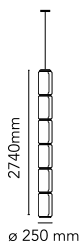

## Noctambule Suspension 6 Low Cylinder

by Konstantin Grcic , 2019

Hanging lamps consisting of interconnecting glass modules reaching a length of 3,2 mt. (126.77") with 4 mt. (157.48") suspended power cable. Cylindrical and semi-spherical transparent blown glass structure, suspended die cast aluminium ring connector, hydroformed steel internal lateral arm and injection moulded optical opal silicone outer ring diffusers. The power supply unit within the ceiling rose can be used as a dimmer to adjust the light intensity by 10% to 100% in either direction by means of the 0-10/1-10V, PUSH, DALI control.

Mounting	Pendant
Environment	Indoor
Weight	26,7 Kg
Light sources available	7 x Strip Led x 9W 2700K 6930lm CRI90
Emergency	Without
Switching	Yes
Voltage	100-240V
Power	63W
Battery	No
Supply included	Yes

Cord Length	4000 mm
Materials	Blown crystal, Die-cast aluminum

Colors	● F0279000 - Black
--------	--------------------

Certificate	  
-------------	--