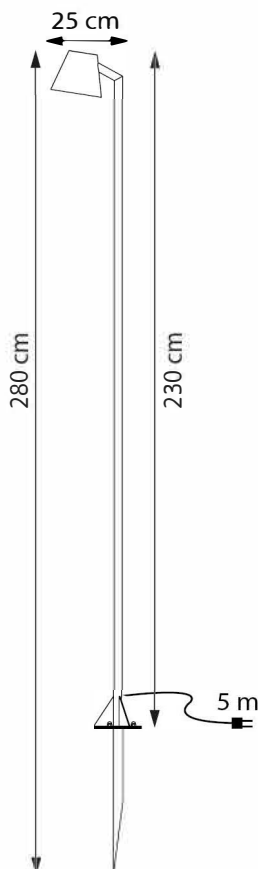

PRODUCT SHEET

PARKER PATH

REF: PRKP

Royal Botania^{.com}
Belgian outdoor lighting

TECHNICAL INFO

REFERENCE

PRKP

DIMENSIONS

WIDTH Ø 10 - 16 CM
DEPTH 22 CM
HEIGHT 230 CM

MATERIALS

ANTIQUÉ BRASS

LIGHT SOURCE

LED 8,3W
POWER SUPPLY INCLUDED
POWER IN 100-240V - 50/60HZ
LIGHT OUTPUT 720lm
COLOR TEMPERATURE 2700K
IP-RATING IP65

EXTRAS