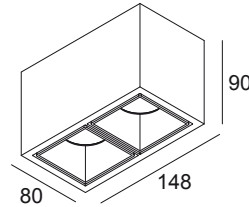

BOXY 2 L 92733 DIM8 B-B

10727 9228 B-B

AVAILABLE IN

BLACK-BLACK 10727 9228 B-B

BLACK-FLEMISH BRONZE 10727 9228 B-FBR

BLACK-FLEMISH GOLD 10727 9228 B-FG

BLACK-GOLD MATT 10727 9228 B-MMAT

WHITE-WHITE 10727 9228 W-W

[View on website](#)

General info

LOCATION	indoor
INSTALLATION	Ceiling Surface mounted
INGRESS PROTECTION	IP20
WEIGHT (KG)	0.8
ADJUSTABILITY	non adjustable
INFORMATION	2 x REFLECTOR FL-33° INCL.DIMMABLE POWER SUPPLY 350mA-DC >> B-MMAT only interior use - other colours also exterior use