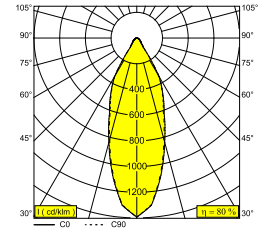

BOXY 2 L 92733 DIM8 B-B

10727 9228 B-B

AVAILABLE IN

BLACK-BLACK 10727 9228 B-B

BLACK-FLEMISH BRONZE 10727 9228 B-FBR

BLACK-FLEMISH GOLD 10727 9228 B-FG

BLACK-GOLD MATT 10727 9228 B-MMAT

WHITE-WHITE 10727 9228 W-W